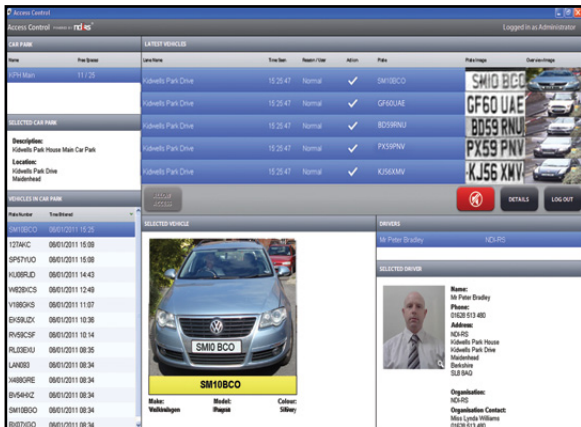

NDI Recognition Systems UK
Kidwells Park House, Kidwells Park Drive
Maidenhead, Berkshire SL6 8AQ, UK
Tel: +44(0) 1628 513480 Fax: +44(0) 1628 513481
Web: www.ndi-rs.com Email: sales@ndi-rs.com

NDI Recognition Systems US
385 Commerce Way
Longwood, FL 32750
Tel: 321-441-1800 Fax: 321-441-1801
Web: www.ndi-rs.net Email: sales@ndi-rs.net