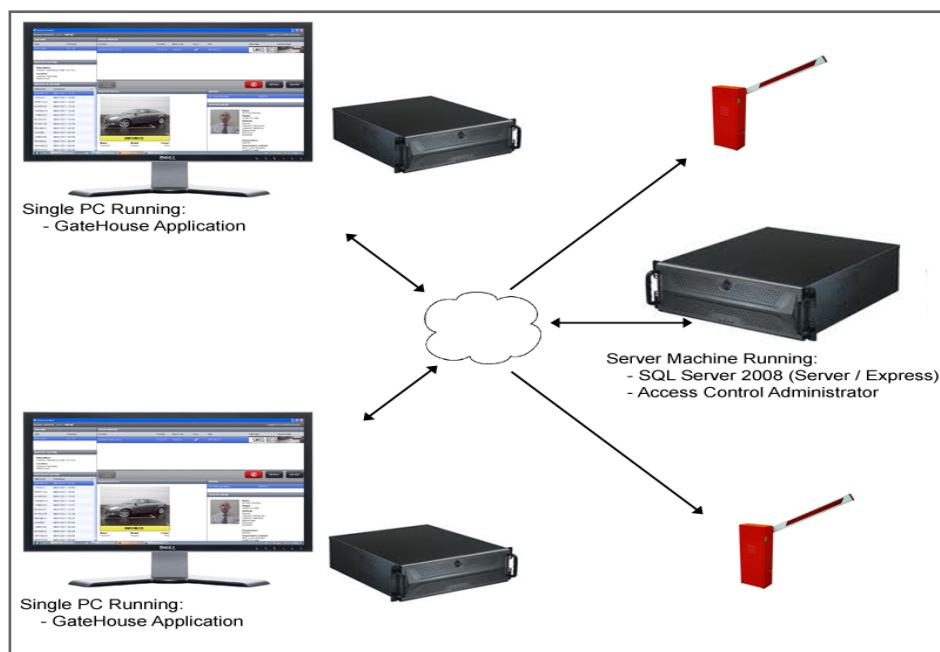

The new NDI-RS ANPR Access Control System is full of new features and functionality for a truly intuitive and user-friendly experience. The interactive Gate House graphics user interface (GUI) is designed with simplicity in mind whilst maintaining all sources of information on one screen. A single glance at the screen provides the user with information such as number plate image, captured vehicle plate read, vehicle overview image, pre-registered driver details, current number of vehicles in the car park, number of empty spaces and many more. At the administrator level, the system generates multiple (standard or bespoke) web-based real-time reports for entries and exists, vehicle counts, allowed and blacklisted vehicles, time limits and much more. Reports could be easily printed or exported to a chosen format or destination.

Specifications

Min Processing Requirements

CPU: Intel Core 2 Duo
RAM: 2GB
Hard drive: 40GB minimum
LAN: 10/100/1000 Base-T
USB: USB 2.0 (up to 480Mbps)
Video: 1024 x 768 @ 60Hz
Video Capture: Industry Framegrabbers
WiFi: 2.4/5.8 GHz IEEE 801.11b/g, 54Mbps

Software General

ANPR: Talon V8 ANPR Engine
Software Framework: Microsoft .NET framework 4
Communications: Server Push Technology
API: WCF Service
Database: MS SQL Server (2005 onwards)
Reports: Microsoft Reports

Due to a policy of continued product development, NDI Recognition Systems Ltd reserves the right to alter or amend any published specifications without notice.

NDI Recognition Systems UK

Kidwells Park House, Kidwells Park Drive
Maidenhead, Berkshire SL6 8AQ, UK
Tel: +44(0) 1628 513480 Fax: +44(0) 1628 513481
Web: www.ndi-rs.com Email: sales@ndi-rs.com

NDI Recognition Systems US

385 Commerce Way
Longwood, FL 32750
Tel: 321-441-1800 Fax: 321-441-1801
Web: www.ndi-rs.net Email: sales@ndi-rs.net